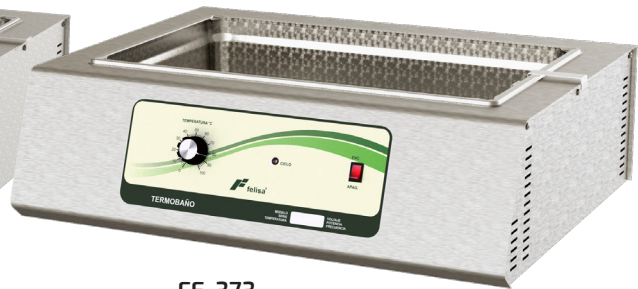

FE-371 Modelo Analógico

MODELOS ANALÓGICOS / ANALOG MODELS

Termobaños Felisa® construidos totalmente en acero inoxidable, su tina de una sola pieza evita fugas y corrosión.

FE-371
60 tubos / 60 tubes

FE-372
120 tubos / 120 tubes

FE-373
240 tubos / 240 tubes

Features

- Microcontrolled digital control with LCD screen, to observe programmed operating temperatures, cycle time and process status.
- Easy programming in the temperature control now incorporated with "Autotuning" system.
- System with security alarms with high and low temperature limits.
- Fault detection system.
- Timer up to 75 hours.
- Up to 16 temperature profiles and ramp control.
- USB digital communication, through graphic and data acquisition software.
- Analog model with control knob (thermometer required).
- Stainless steel lid and racks for 60 standard size tubes (priced separately).

FE-386
Gradilla 60 tubos / Rack 60 tubes

FE-384
Tapa grande / Large cover

FE-383
Tapa mediana / Medium cover

FE-382
Tapa chica / Small cover