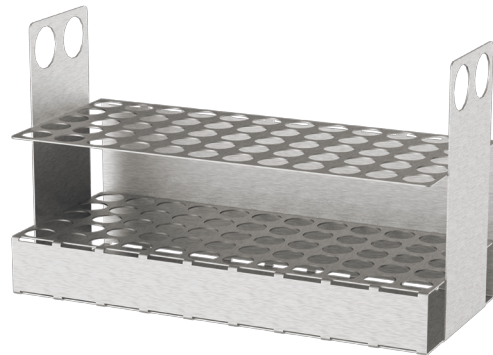

FE-371 Modelo Analógico

MODELOS ANALÓGICOS / ANALOG MODELS

Termobaños Felisa® construidos totalmente en acero inoxidable, su tina de una sola pieza evita fugas y corrosión.

FE-371
60 tubos / 60 tubes

FE-372
120 tubos / 120 tubes

FE-373
240 tubos / 240 tubes

Features

- Microcontrolled digital control with LCD screen, to observe programmed operating temperatures, cycle time and process status.
- Easy programming in the temperature control now incorporated with "Autotuning" system.
- System with security alarms with high and low temperature limits.
- Fault detection system.
- Timer up to 75 hours.
- Up to 16 temperature profiles and ramp control.
- USB digital communication, through graphic and data acquisition software.
- Analog model with control knob (thermometer required).
- Stainless steel lid and racks for 60 standard size tubes (priced separately).

FE-386
Gradilla 60 tubos / Rack 60 tubes

FE-384
Tapa grande / Large cover

FE-383
Tapa mediana / Medium cover

FE-382
Tapa chica / Small cover